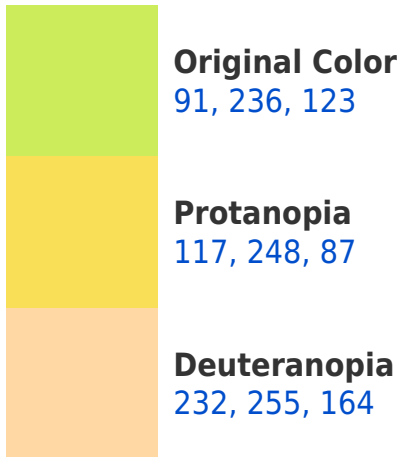

A 20% lighter version of the original color is **146, 255, 146**, and **31, 180, 64** is the 20% darker color. If you saturate the color by 10%, you get **67, 236, 104**, and if you desaturate by 10%, it is **115, 236, 142**.

195, 91, 236

108, 106, 117

40, 0, 181

12, 0, 54

Previews

White Background

This preview shows how the RYB color 91, 236, 123 looks on a white background.

Color Contrast Check

R Y B 91, 236, 123 Background

This preview shows how black text looks on a background with the RYB color 91, 236, 123.

This preview shows how white text looks on a background with the RYB color 91, 236, 123.

Dichromacy

Tritanopia
220, 221, 239

Trichromacy

Original Color
91, 236, 123

Protanomaly
92, 232, 88

Deuteranomaly
152, 236, 137

Tritanomaly
185, 226, 197

Monochromacy