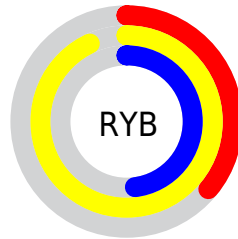

Details

The RYB color **91, 236, 123** is a light color, and the websafe version is hex **CCFF66**. The color can be described as light muted yellow. A complement of this color would be **123, 91, 236**, and the grayscale version is **210, 210, 210**.

A 20% lighter version of the original color is **146, 255, 146**, and **31, 180, 64** is the 20% darker color. If you saturate the color by 10%, you get **67, 236, 104**, and if you desaturate by 10%, it is **115, 236, 142**.

Distribution

Red (80%)

Green (93%)

Blue (36%)

Red (36%)

Yellow (93%)

Blue (48%)

Cyan (14%)