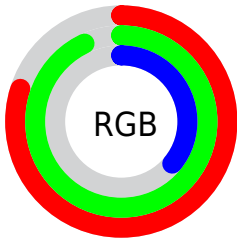

Distribution

Red (80%)

Green (93%)

Blue (36%)