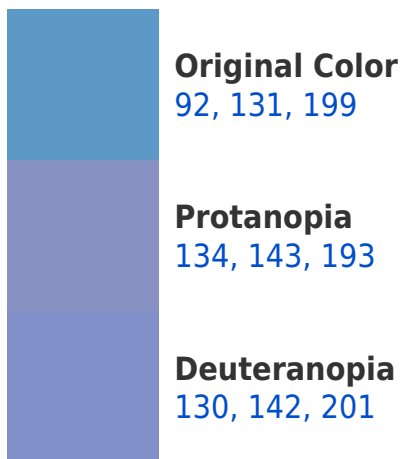

Color Blindness Simulation

Color vision deficiency is a very complex topic, and I could not describe the different causes any better than Wikipedia does, so if you want to learn more, you should check out their [article about color blindness](#).

Dichromacy