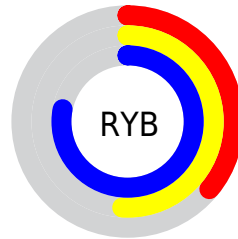

- Red (36%)
- Yellow (51%)
- Blue (78%)