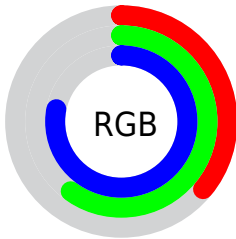

Distribution

- Red (36%)
- Green (60%)
- Blue (78%)