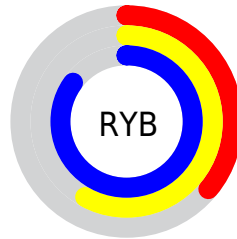

- Red (36%)
- Yellow (58%)
- Blue (85%)