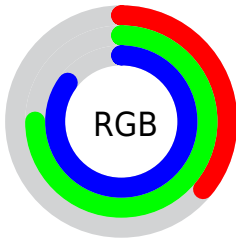

Distribution

- Red (36%)
- Green (75%)
- Blue (85%)