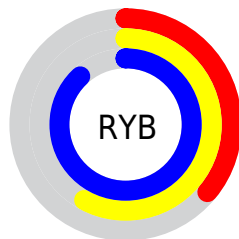

Red (36%)

Yellow (58%)

Blue (88%)