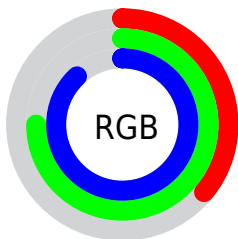

Distribution

Red (36%)

Green (75%)

Blue (88%)