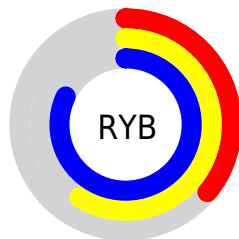

- Red (36%)
- Yellow (59%)
- Blue (82%)