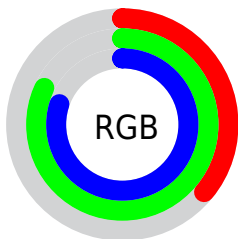

Distribution

- Red (36%)
- Green (82%)
- Blue (80%)