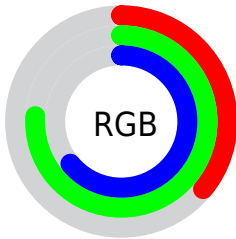

Distribution

- Red (36%)
- Green (76%)
- Blue (64%)