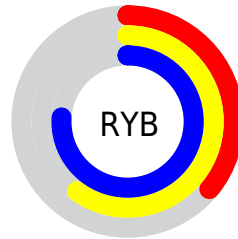

- Red (36%)
- Yellow (60%)
- Blue (76%)