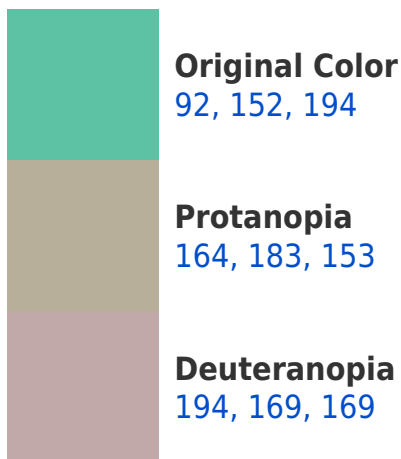

A 20% lighter version of the original color is **149, 210, 251**, and **27, 92, 140** is the 20% darker color. If you saturate the color by 10%, you get **73, 144, 194**, and if you desaturate by 10%, it is **111, 160, 194**.

194, 117, 92

97, 87, 90

161, 0, 48

33, 0, 10

Previews

White Background

This preview shows how the RYB color 92, 152, 194 looks on a white background.

Color Contrast Check

R Y B 92, 152, 194 Background

This preview shows how black text looks on a background with the RYB color 92, 152, 194.

This preview shows how white text looks on a background with the RYB color 92, 152, 194.

Dichromacy

Tritanopia
104, 150, 204

Trichromacy

Original Color
92, 152, 194

Protanomaly
150, 176, 182

Deuteranomaly
157, 171, 178

Tritanomaly
100, 145, 190

Monochromacy