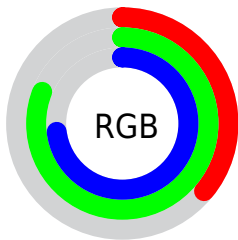

Distribution

- Red (36%)
- Green (81%)
- Blue (73%)