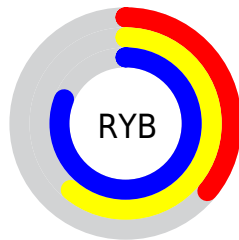

- Red (36%)
- Yellow (61%)
- Blue (81%)