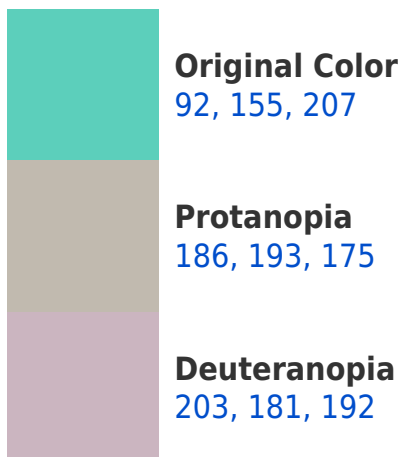

A 20% lighter version of the original color is **151, 206, 255**, and **16, 89, 152** is the 20% darker color. If you saturate the color by 10%, you get **71, 146, 207**, and if you desaturate by 10%, it is **113, 164, 207**.

207, 144, 92

105, 94, 96

168, 0, 29

41, 0, 7

Previews

White Background

This preview shows how the RYB color 92, 155, 207 looks on a white background.

Color Contrast Check

RYB 92, 155, 207 Background

This preview shows how black text looks on a background with the RYB color 92, 155, 207.

This preview shows how white text looks on a background with the RYB color 92, 155, 207.

Dichromacy

Tritanopia
103, 156, 219

Trichromacy

Original Color

92, 155, 207

Protanomaly

156, 180, 194

Deuteranomaly