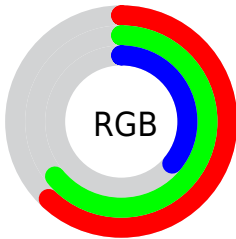

Distribution

Red (62%)

Green (64%)

Blue (36%)