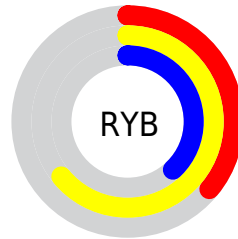

## Conversions Part 2

<b>Format</b>	<b>Color</b>
<a href="#">RYB</a>	<a href="#">92, 163, 97</a>
Decimal	<a href="#">10396508</a>
CIELab	<a href="#">65.15, -12.68, 36.17</a>
CIELCh	<a href="#">65, 38.323, 109.314</a>
Yxy	<a href="#">34.2362, 0.3708, 0.4358</a>
Android (android.graphics.Color)	<a href="#">4288586588</a> ( <a href="#">0xFF9EA35C</a> )
YUV	<a href="#">153.4110, -30.2756, 4.0246</a>
Hunter-Lab	<a href="#">58.5117, -13.5309, 25.5579</a>

# Details

The RYB color **92, 163, 97** is a dark color, and the websafe version is hex **999966**. A complement of this color would be **97, 92, 163**, and the grayscale version is **154, 154, 154**.

A 20% lighter version of the original color is **144, 218, 148**, and **43, 111, 49** is the 20% darker color. If you saturate the color by 10%, you get **76, 163, 82**, and if you desaturate by 10%, it is **108, 163, 112**.

# Distribution

Red (62%)

Green (64%)

Blue (36%)

Red (36%)

Yellow (64%)

Blue (38%)

Cyan (3%)