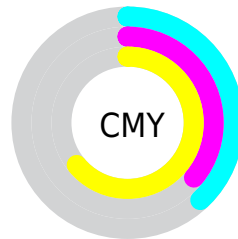

## Conversions Part 2

<b>Format</b>	<b>Color</b>
<a href="#">RYB</a>	<a href="#">92, 163, 97</a>
Decimal	<a href="#">10396508</a>
CIELab	<a href="#">65.15, -12.68, 36.17</a>
CIELCh	<a href="#">65, 38.323, 109.314</a>
Yxy	<a href="#">34.2362, 0.3708, 0.4358</a>
Android (android.graphics.Color)	<a href="#">4288586588</a> ( <a href="#">0xFF9EA35C</a> )
YUV	<a href="#">153.4110, -30.2756, 4.0246</a>
Hunter-Lab	<a href="#">58.5117, -13.5309, 25.5579</a>

# Details

The RYB color **92, 163, 97** is a dark color, and the websafe version is hex **999966**. A complement of this color would be **97, 92, 163**, and the grayscale version is **154, 154, 154**.

A 20% lighter version of the original color is **144, 218, 148**, and **43, 111, 49** is the 20% darker color. If you saturate the color by 10%, you get **76, 163, 82**, and if you desaturate by 10%, it is **108, 163, 112**.

# Distribution

Red (62%)

Green (64%)

Blue (36%)

Red (36%)

Yellow (64%)

Blue (38%)

Cyan (3%)

Magenta (0%)

Yellow (44%)

Black (36%)

Cyan (38%)

Magenta (36%)

Yellow (64%)