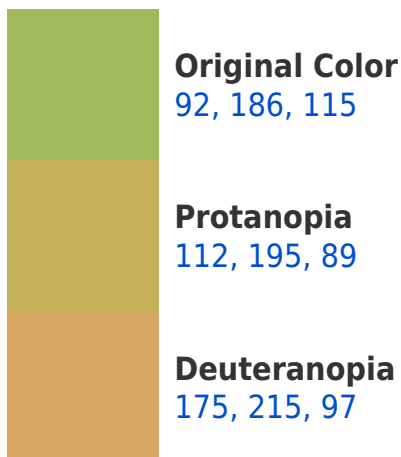

# Black Background

This preview shows how the RYB color 92, 186, 115 looks on a black background.

## R Y B 92, 186, 115 Background

This preview shows how black text looks on a background with the RYB color 92, 186, 115.

This preview shows how white text looks on a background with the RYB color 92, 186, 115.

## Dichromacy

# Trichromacy

**Original Color**  
92, 186, 115

**Protanomaly**  
93, 183, 90

**Deuteranomaly**  
122, 196, 95

**Tritanomaly**  
154, 179, 162