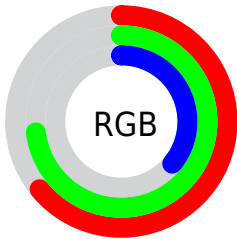

Distribution

- Red (64%)
- Green (73%)
- Blue (36%)