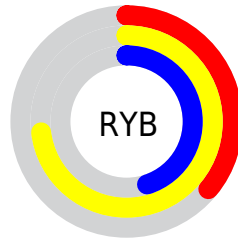

- Red (36%)
- Yellow (73%)
- Blue (45%)