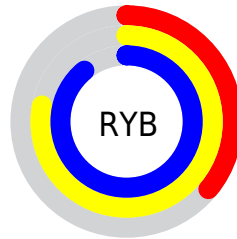

Details

The RYB color **92, 198, 227** is a light color, and the websafe version is hex **33CC66**. The color can be described as light muted spring green. A complement of this color would be **227, 92, 190**, and the grayscale version is **176, 176, 176**.

A 20% lighter version of the original color is **153, 232, 255**, and **0, 117, 170** is the 20% darker color. If you saturate the color by 10%, you get **69, 193, 227**, and if you desaturate by 10%, it is **115, 203, 227**.

Distribution

Red (36%)

Green (89%)

Blue (51%)

Red (36%)

Yellow (78%)

Blue (89%)

Cyan (59%)