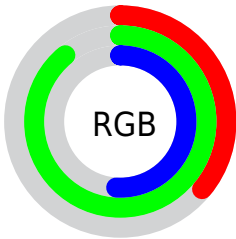

Distribution

Red (36%)

Green (89%)

Blue (51%)