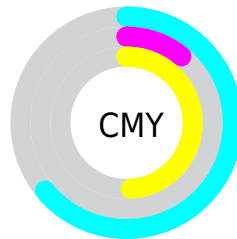

Details

The RYB color **92, 198, 227** is a light color, and the websafe version is hex **33CC66**. The color can be described as light muted spring green. A complement of this color would be **227, 92, 190**, and the grayscale version is **176, 176, 176**.

A 20% lighter version of the original color is **153, 232, 255**, and **0, 117, 170** is the 20% darker color. If you saturate the color by 10%, you get **69, 193, 227**, and if you desaturate by 10%, it is **115, 203, 227**.

Distribution

Red (36%)

Green (89%)

Blue (51%)

Red (36%)

Yellow (78%)

Blue (89%)

Cyan (59%)

Magenta (0%)

Yellow (43%)

Black (11%)

Cyan (64%)

Magenta (11%)

Yellow (49%)

Brightness & Saturation Gradients

These gradients show how the RYB color 92, 198, 227 changes by changing the brightness by 10 percent. The first figure shows a shift by +10% for each color and the second figure -10%.