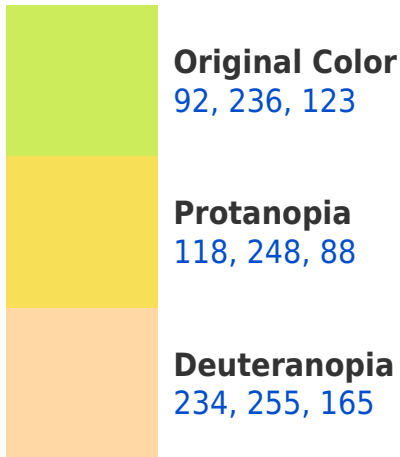

A 20% lighter version of the original color is **147, 255, 147**, and **32, 180, 64** is the 20% darker color. If you saturate the color by 10%, you get **68, 236, 104**, and if you desaturate by 10%, it is **116, 236, 142**.

193, 92, 236

108, 106, 117

39, 0, 181

12, 0, 54

Previews

White Background

This preview shows how the RYB color 92, 236, 123 looks on a white background.

Color Contrast Check

R Y B 92, 236, 123 Background

This preview shows how black text looks on a background with the RYB color 92, 236, 123.

This preview shows how white text looks on a background with the RYB color 92, 236, 123.

Dichromacy

Tritanopia
221, 221, 239

Trichromacy

Original Color
92, 236, 123

Protanomaly
93, 232, 89

Deuteranomaly
154, 237, 138

Tritanomaly
186, 226, 197

Monochromacy