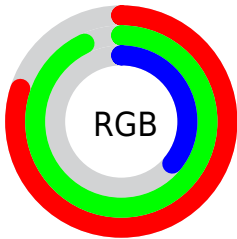

Distribution

- Red (80%)
- Green (93%)
- Blue (36%)