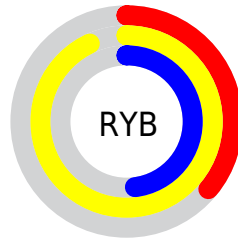

- Red (36%)
- Yellow (93%)
- Blue (48%)