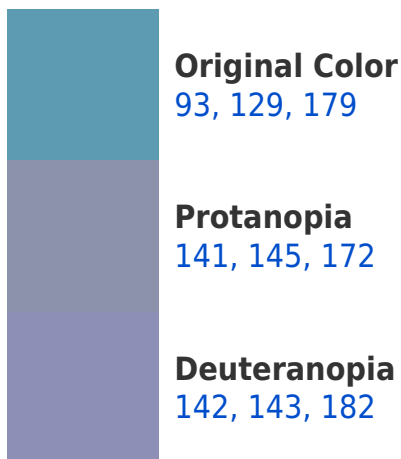

# Black Background

This preview shows how the RYB color 93, 129, 179 looks on a black background.

## R Y B 93, 129, 179 Background

This preview shows how black text looks on a background with the RYB color 93, 129, 179.

This preview shows how white text looks on a background with the RYB color 93, 129, 179.

## Dichromacy

**Tritanopia**  
90, 126, 169

# Trichromacy

**Original Color**  
93, 129, 179

**Protanomaly**  
124, 141, 175

**Deuteranomaly**  
124, 140, 181

**Tritanomaly**  
91, 127, 173