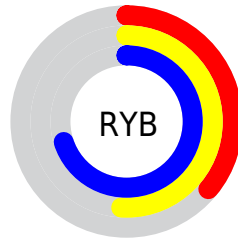

- Red (36%)
- Yellow (51%)
- Blue (70%)