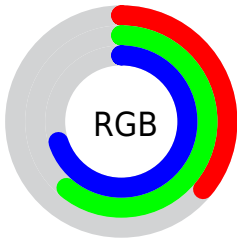

Distribution

- Red (36%)
- Green (61%)
- Blue (70%)