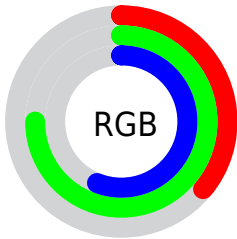

Distribution

- Red (36%)
- Green (75%)
- Blue (56%)