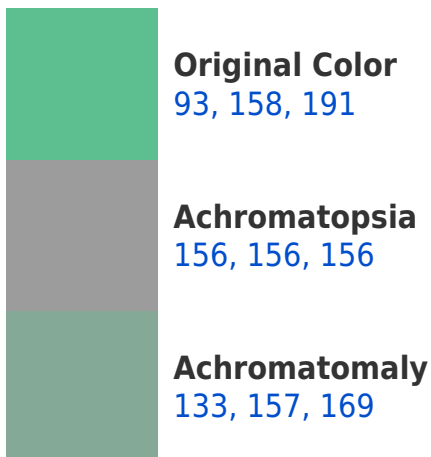

## R Y B 93, 158, 191 Background

This preview shows how black text looks on a background with the R Y B color 93, 158, 191.

This preview shows how white text looks on a background with the R Y B color 93, 158, 191.

## Dichromacy

**Original Color**  
93, 158, 191

**Protanopia**  
149, 183, 133

**Deuteranopia**  
196, 174, 148

**Tritanopia**  
108, 149, 198

# Trichromacy

# Monochromacy