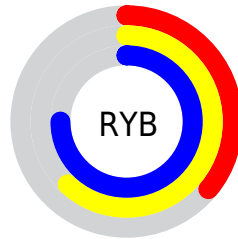

- Red (36%)
- Yellow (62%)
- Blue (75%)