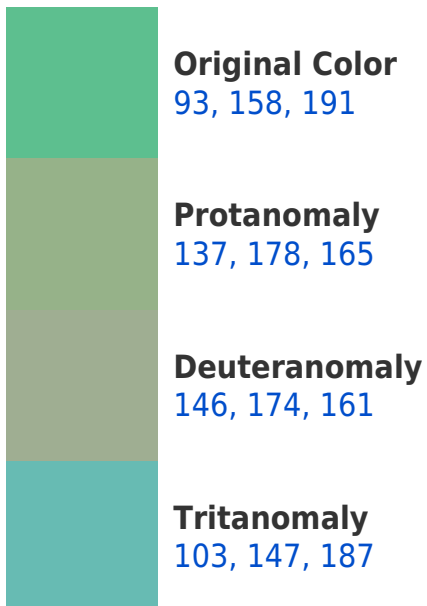

## R Y B 93, 158, 191 Background

This preview shows how black text looks on a background with the R Y B color 93, 158, 191.

This preview shows how white text looks on a background with the R Y B color 93, 158, 191.

## Dichromacy

**Original Color**  
93, 158, 191

**Protanopia**  
149, 183, 133

**Deuteranopia**  
196, 174, 148

**Tritanopia**  
108, 149, 198

# Trichromacy

# Monochromacy