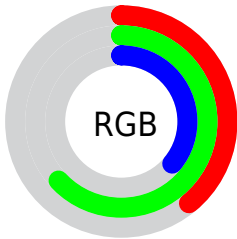

Distribution

- Red (39%)
- Green (63%)
- Blue (36%)