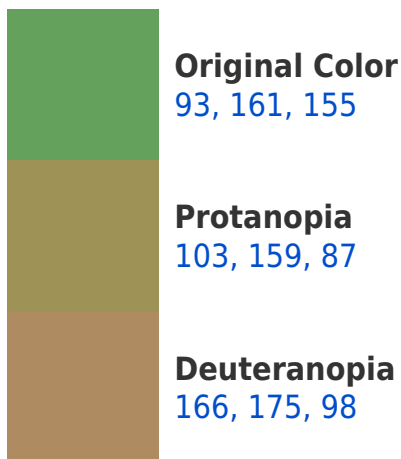

# Black Background

This preview shows how the RYB color 93, 161, 155 looks on a black background.

## R Y B 93, 161, 155 Background

This preview shows how black text looks on a background with the R Y B color 93, 161, 155.

This preview shows how white text looks on a background with the R Y B color 93, 161, 155.

## Dichromacy

**Tritanopia**  
113, 136, 165

# Trichromacy

**Original Color**  
93, 161, 155

**Protanomaly**  
89, 151, 103

**Deuteranomaly**  
96, 147, 96

**Tritanomaly**  
108, 137, 156