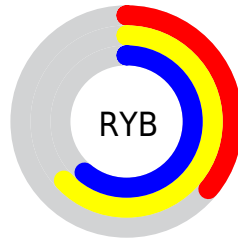

- Red (36%)
- Yellow (63%)
- Blue (61%)