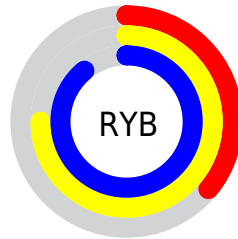

- Red (36%)
- Yellow (75%)
- Blue (89%)