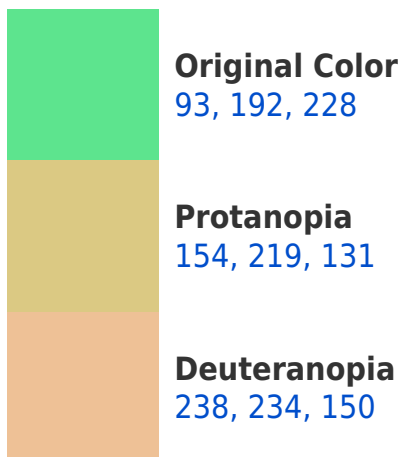

A 20% lighter version of the original color is **154, 225, 255**, and **4, 114, 171** is the 20% darker color. If you saturate the color by 10%, you get **70, 186, 228**, and if you desaturate by 10%, it is **116, 198, 228**.

228, 93, 113

115, 103, 111

179, 0, 114

51, 0, 32

Previews

White Background

This preview shows how the RYB color 93, 192, 228 looks on a white background.

Color Contrast Check

RYB 93, 192, 228 Background

This preview shows how black text looks on a background with the RYB color 93, 192, 228.

This preview shows how white text looks on a background with the RYB color 93, 192, 228.

Dichromacy

Tritanopia
120, 172, 234

Trichromacy

Original Color
93, 192, 228

Protanomaly
135, 211, 173

Deuteranomaly
147, 206, 168

Tritanomaly
110, 171, 221

Monochromacy