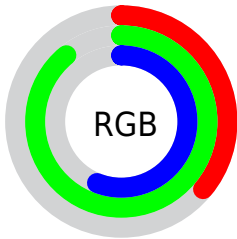

Distribution

- Red (36%)
- Green (89%)
- Blue (56%)