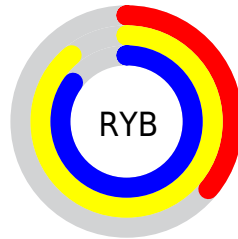

- Red (36%)
- Yellow (89%)
- Blue (85%)