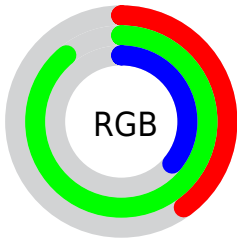

Distribution

- Red (40%)
- Green (89%)
- Blue (36%)