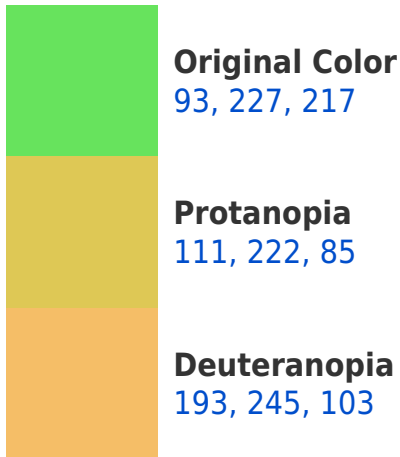

A 20% lighter version of the original color is **147, 255, 239**, and **30, 162, 170** is the 20% darker color. If you saturate the color by 10%, you get **70, 227, 215**, and if you desaturate by 10%, it is **116, 227, 219**.

227, 93, 171

114, 103, 115

165, 0, 179

47, 0, 51

Previews

White Background

This preview shows how the RYB color 93, 227, 217 looks on a white background.

Color Contrast Check

R Y B 93, 227, 217 Background

This preview shows how black text looks on a background with the RYB color 93, 227, 217.

This preview shows how white text looks on a background with the RYB color 93, 227, 217.

Dichromacy

Tritanopia
133, 177, 230

Trichromacy

Original Color

93, 227, 217

Protanomaly

88, 210, 119

Deuteranomaly