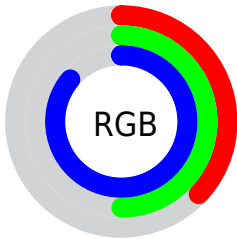

Distribution

- Red (37%)
- Green (50%)
- Blue (86%)