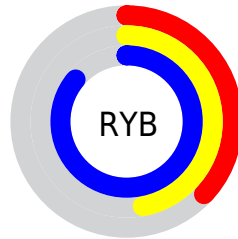

- Red (37%)
- Yellow (47%)
- Blue (86%)