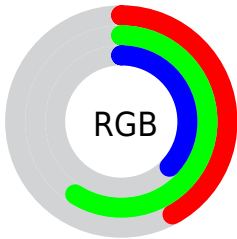

Distribution

- Red (42%)
- Green (59%)
- Blue (37%)