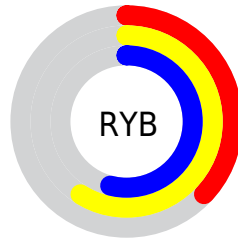

- Red (37%)
- Yellow (59%)
- Blue (54%)