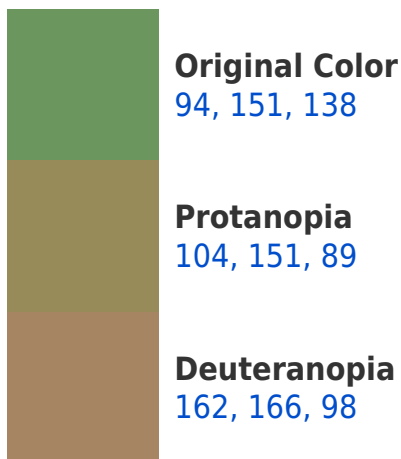

Color Blindness Simulation

Color vision deficiency is a very complex topic, and I could not describe the different causes any better than Wikipedia does, so if you want to learn more, you should check out their [article about color blindness](#).

Dichromacy