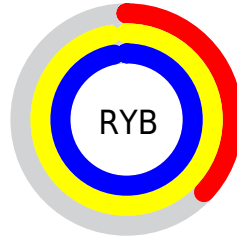

- Red (37%)
- Yellow (97%)
- Blue (97%)