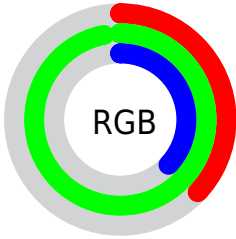

Distribution

- Red (37%)
- Green (97%)
- Blue (37%)