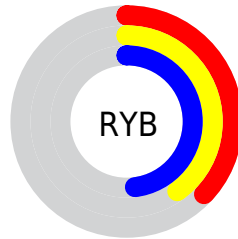

# Details

The RYB color **95, 101, 123** is a dark color, and the websafe version is hex **666666**. A complement of this color would be **106, 123, 95**, and the grayscale version is **103, 103, 103**.

A 20% lighter version of the original color is **146, 152, 175**, and **48, 54, 74** is the 20% darker color. If you saturate the color by 10%, you get **83, 92, 123**, and if you desaturate by 10%, it is **107, 111, 123**.

# Distribution

Red (37%)

Green (40%)

Blue (48%)

Red (37%)

Yellow (40%)

Blue (48%)

Cyan (23%)