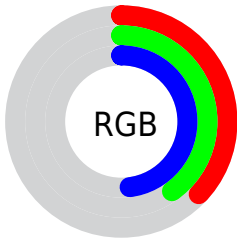

Distribution

Red (37%)

Green (40%)

Blue (48%)