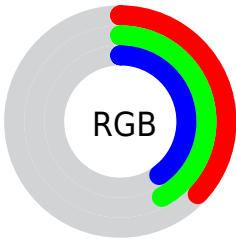

Distribution

- Red (37%)
- Green (42%)
- Blue (40%)