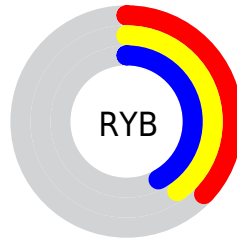

- Red (37%)
- Yellow (40%)
- Blue (42%)