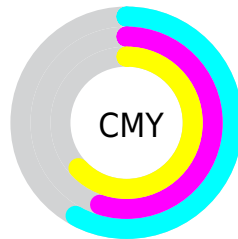

Details

The RYB color **95, 116, 103** is a dark color, and the websafe version is hex **666666**. A complement of this color would be **103, 95, 116**, and the grayscale version is **111, 111, 111**.

A 20% lighter version of the original color is **145, 168, 153**, and **49, 68, 57** is the 20% darker color. If you saturate the color by 10%, you get **83, 116, 95**, and if you desaturate by 10%, it is **107, 116, 111**.

Distribution

- Red (42%)
- Green (45%)
- Blue (37%)

- Red (37%)
- Yellow (45%)
- Blue (40%)

- Cyan (7%)
- Magenta (0%)
- Yellow (18%)
- Black (55%)

- Cyan (58%)
- Magenta (55%)
- Yellow (63%)

Brightness & Saturation Gradients

These gradients show how the RYB color 95, 116, 103 changes by changing the brightness by 10 percent. The first figure shows a shift by +10% for each color and the second figure -10%.

Similar to the brightness gradients but the following saturation gradients show a change of the RYB color 95, 116, 103 by changing the saturation by 10% instead.