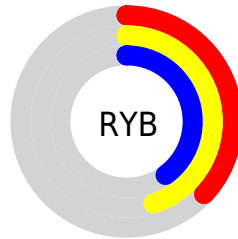

Conversions

Conversions Part 2

Format	Color
R_{YB}	95, 116, 103
Decimal	7107679
CIE _{Lab}	47.63, -7.13, 10.60
CIE _{LCh}	48, 12.778, 123.930
Yxy	16.5052, 0.3276, 0.3730
Android (android.graphics.Color)	4285297759 (0xFF6C745F)
YUV	111.2140, -7.9935, -2.8187
Hunter-Lab	40.6265, -7.4088, 9.1041

Details

The RYB color **95, 116, 103** is a dark color, and the websafe version is hex **666666**. A complement of this color would be **103, 95, 116**, and the grayscale version is **111, 111, 111**.

A 20% lighter version of the original color is **145, 168, 153**, and **49, 68, 57** is the 20% darker color. If you saturate the color by 10%, you get **83, 116, 95**, and if you desaturate by 10%, it is **107, 116, 111**.

Distribution

- Red (42%)
- Green (45%)
- Blue (37%)

- Red (37%)
- Yellow (45%)
- Blue (40%)

- Cyan (7%)
- Magenta (0%)
- Yellow (18%)
- Black (55%)

- Cyan (58%)
- Magenta (55%)
- Yellow (63%)

Brightness & Saturation Gradients