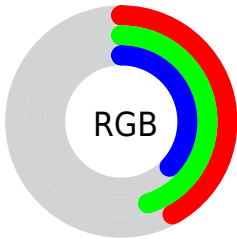

Distribution

- Red (42%)
- Green (45%)
- Blue (37%)