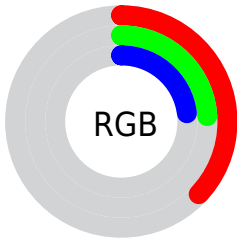

Distribution

- Red (37%)
- Green (24%)
- Blue (23%)