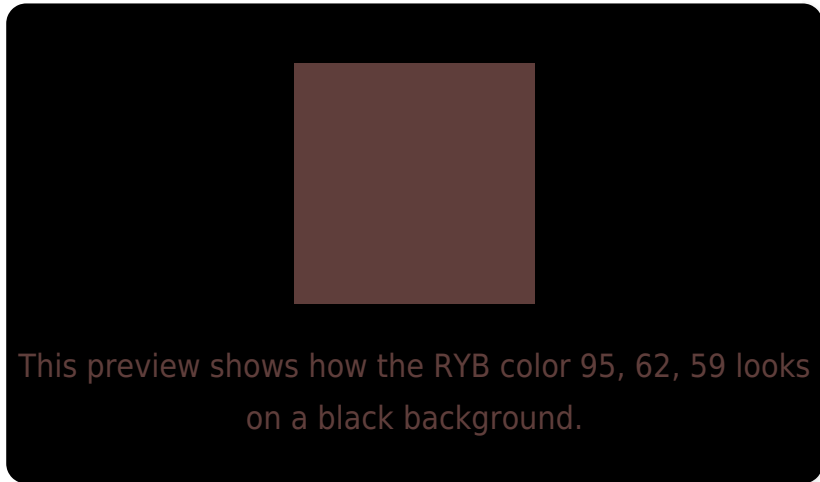

Black Background

Color Contrast Check

Large Text (above 18pt) WCAG AA × Fail

Any Text WCAG AA × Fail

Large Text (above 18pt) WCAG AAA × Fail

Any Text WCAG AAA × Fail

If you want to check with other color combinations, try the [Color Contrast Checker](#).