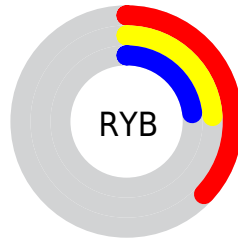

Conversions

Conversions Part 2

Format	Color
R_{YB}	95, 62, 59
Decimal	6241851
CIE Lab	29.83, 14.18, 7.65
CIE LCh	30, 16.116, 28.358
Yxy	6.1689, 0.3937, 0.3364
Android (android.graphics.Color)	4284431931 (0xFF5F3E3B)
YUV	71.5250, -6.1748, 20.5876
Hunter-Lab	24.8372, 8.4152, 5.5747

Details

The RYB color **95, 62, 59** is a dark color, and the websafe version is hex **663333**. A complement of this color would be **59, 76, 95**, and the grayscale version is **71, 71, 71**.

A 20% lighter version of the original color is **147, 110, 106**, and **47, 19, 17** is the 20% darker color. If you saturate the color by 10%, you get **95, 53, 49**, and if you desaturate by 10%, it is **95, 71, 69**.

Distribution

- Red (37%)
- Green (24%)
- Blue (23%)

- Red (37%)
- Yellow (24%)
- Blue (23%)

- Cyan (0%)
- Magenta (35%)
- Yellow (38%)
- Black (63%)

- Cyan (63%)
- Magenta (76%)
- Yellow (77%)

Brightness & Saturation Gradients