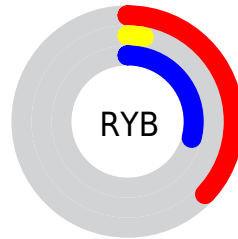

Conversions

Conversions Part 2

Format	Color
RYB	95, 7, 75
Decimal	6227787
CIELab	20.41, 42.86, -17.09
CIElCh	20, 46.139, 338.262
Yxy	3.0929, 0.3769, 0.1922
Android (android.graphics.Color)	4284417867 (0xFF5F074B)
YUV	41.0640, 16.7304, 47.3019
Hunter-Lab	17.5865, 30.7853, -11.0660

Details

The RYB color **95, 7, 75** is a dark color, and the websafe version is hex **663366**. A complement of this color would be **7, 79, 95**, and the grayscale version is **41, 41, 41**.

A 20% lighter version of the original color is **148, 64, 124**, and **48, 0, 31** is the 20% darker color. If you saturate the color by 10%, you get **95, 0, 73**, and if you desaturate by 10%, it is **95, 16, 77**.

Distribution

- Red (37%)
- Green (3%)
- Blue (29%)

- Red (37%)
- Yellow (3%)
- Blue (29%)

- Cyan (0%)
- Magenta (93%)
- Yellow (21%)
- Black (63%)

- Cyan (63%)
- Magenta (97%)
- Yellow (71%)

Brightness & Saturation Gradients