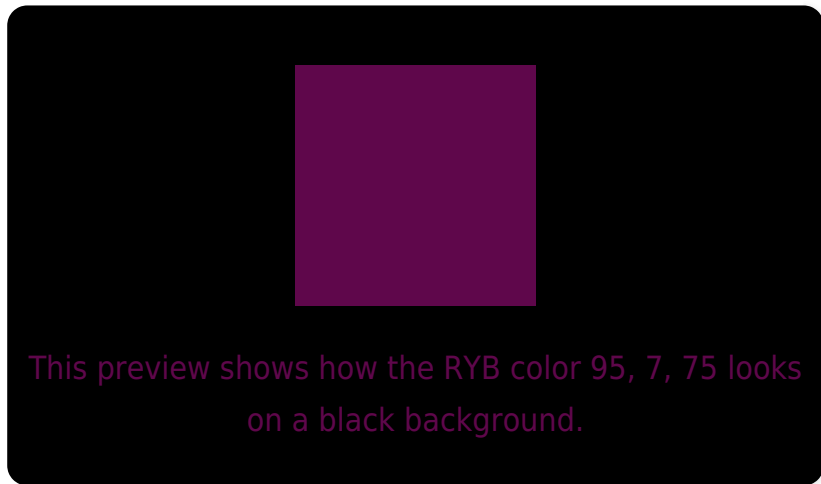

Black Background

Color Contrast Check

Large Text (above 18pt) WCAG AA × Fail

Any Text WCAG AA × Fail

Large Text (above 18pt) WCAG AAA × Fail

Any Text WCAG AAA × Fail

If you want to check with other color combinations, try the [Color Contrast Checker](#).