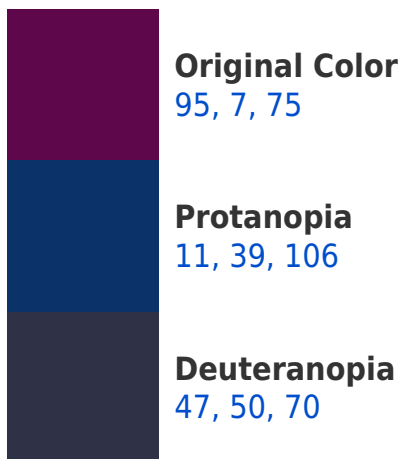

The Inverse Universe completely reimagines the original color for something new.

95, 7, 75

122, 0, 95

7, 58, 95

48, 44, 47

112, 0, 87

240, 0, 185

Previews

R Y B 95, 7, 75 Background

This preview shows how black text looks on a background with the R Y B color 95, 7, 75.

This preview shows how white text looks on a background with the R Y B color 95, 7, 75.

Dichromacy

Tritanopia
91, 30, 32

Trichromacy

Original Color

95, 7, 75

Protanomaly

42, 34, 95

Deuteranomaly

64, 35, 72

Tritanomaly

92, 22, 48

Monochromacy

Original Color

95, 7, 75

Achromatopsia

41, 41, 41