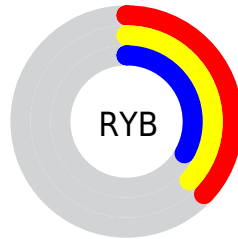

Conversions

Conversions Part 2

Format	Color
RYB	95, 95, 83
Decimal	6248787
CIELab	38.20, 1.25, 4.33
CIELCh	38, 4.510, 73.943
Yxy	10.2022, 0.3319, 0.3436
Android (android.graphics.Color)	4284438867 (0xFF5F5953)
YUV	90.1100, -3.5052, 4.2885
Hunter-Lab	31.9409, -0.8333, 4.4764

Details

The RYB color **95, 95, 83** is a dark color, and the websafe version is hex **666666**. A complement of this color would be **83, 87, 95**, and the grayscale version is **90, 90, 90**.

A 20% lighter version of the original color is **143, 145, 132**, and **47, 49, 38** is the 20% darker color. If you saturate the color by 10%, you get **95, 93, 74**, and if you desaturate by 10%, it is **95, 95, 93**.

Distribution

Red (37%)

Green (35%)

Blue (33%)

Red (37%)

Yellow (37%)

Blue (33%)

Cyan (0%)