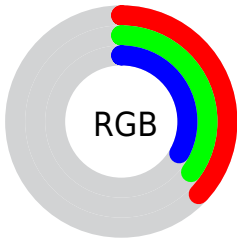

Distribution

Red (37%)

Green (35%)

Blue (33%)