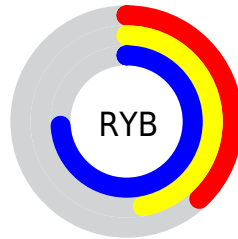

- Red (38%)
- Yellow (47%)
- Blue (74%)