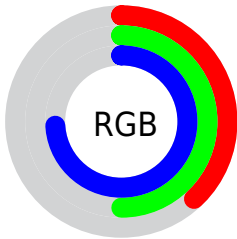

Distribution

- Red (38%)
- Green (50%)
- Blue (74%)