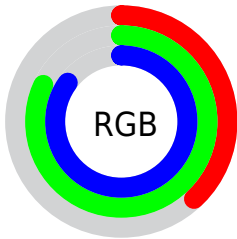

Distribution

- Red (38%)
- Green (82%)
- Blue (85%)