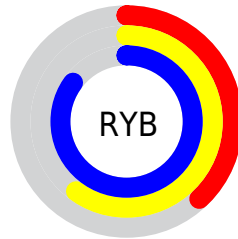

- Red (38%)
- Yellow (60%)
- Blue (85%)