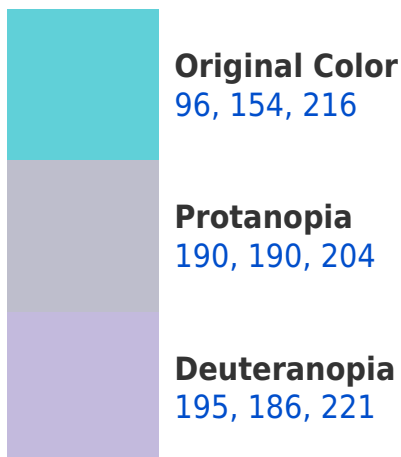

A 20% lighter version of the original color is **156, 206, 255**, and **18, 87, 161** is the 20% darker color. If you saturate the color by 10%, you get **74, 143, 216**, and if you desaturate by 10%, it is **118, 165, 216**.

194, 216, 96

107, 96, 106

171, 0, 160

43, 0, 41

Previews

White Background

This preview shows how the RYB color 96, 154, 216 looks on a white background.

Color Contrast Check

R Y B 96, 154, 216 Background

This preview shows how black text looks on a background with the RYB color 96, 154, 216.

This preview shows how white text looks on a background with the RYB color 96, 154, 216.

Dichromacy

Tritanopia
99, 157, 224

Trichromacy

Original Color
96, 154, 216

Protanomaly
156, 179, 208

Deuteranomaly
159, 181, 219

Tritanomaly
98, 156, 221

Monochromacy