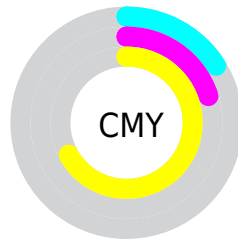

Details

The RYB color **96, 215, 84** is a light color, and the websafe version is hex **CCCC66**. The color can be described as light muted yellow. A complement of this color would be **84, 94, 215**, and the grayscale version is **194, 194, 194**.

A 20% lighter version of the original color is **138, 255, 138**, and **34, 157, 27** is the 20% darker color. If you saturate the color by 10%, you get **77, 215, 63**, and if you desaturate by 10%, it is **116, 215, 106**.

Distribution

Red (84%)

Green (80%)

Blue (33%)

Red (38%)

Yellow (84%)

Blue (33%)

Cyan (0%)

Magenta (5%)

Yellow (61%)

Black (16%)

Cyan (16%)

Magenta (20%)

Yellow (67%)

Brightness & Saturation Gradients

These gradients show how the RYB color 96, 215, 84 changes by changing the brightness by 10 percent. The first figure shows a shift by +10% for each color and the second figure -10%.