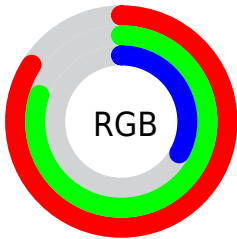

Distribution

Red (84%)

Green (80%)

Blue (33%)