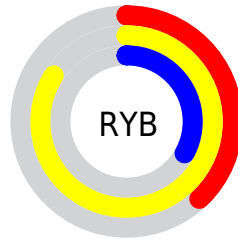

Details

The RYB color **96, 215, 84** is a light color, and the websafe version is hex **CCCC66**. The color can be described as light muted yellow. A complement of this color would be **84, 94, 215**, and the grayscale version is **194, 194, 194**.

A 20% lighter version of the original color is **138, 255, 138**, and **34, 157, 27** is the 20% darker color. If you saturate the color by 10%, you get **77, 215, 63**, and if you desaturate by 10%, it is **116, 215, 106**.

Distribution

Red (84%)

Green (80%)

Blue (33%)

Red (38%)

Yellow (84%)

Blue (33%)

Cyan (0%)