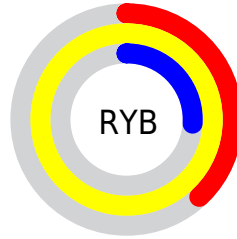

- Red (38%)
- Yellow (99%)
- Blue (26%)