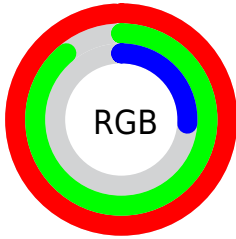

Distribution

- Red (99%)
- Green (89%)
- Blue (26%)