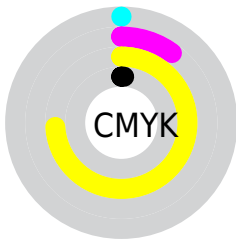

- Cyan (0%)
- Magenta (10%)
- Yellow (74%)
- Black (1%)