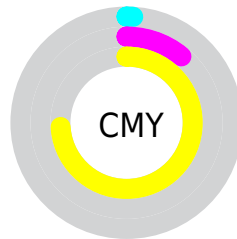

Details

The RYB color **96, 252, 66** is a light color, and the websafe version is hex **FFCC33**. The color can be described as light washed yellow. A complement of this color would be **66, 89, 252**, and the grayscale version is **216, 216, 216**.

A 20% lighter version of the original color is **124, 255, 124**, and **22, 191, 0** is the 20% darker color. If you saturate the color by 10%, you get **75, 252, 41**, and if you desaturate by 10%, it is **116, 252, 91**.

Distribution

- Red (99%)
- Green (89%)
- Blue (26%)

- Red (38%)
- Yellow (99%)
- Blue (26%)

- Cyan (0%)
- Magenta (10%)
- Yellow (74%)
- Black (1%)

- Cyan (1%)
- Magenta (11%)
- Yellow (74%)

Brightness & Saturation Gradients

These gradients show how the RYB color 96, 252, 66 changes by changing the brightness by 10 percent. The first figure shows a shift by +10% for each color and the second figure -10%.

Similar to the brightness gradients but the following saturation gradients show a change of the RYB color 96, 252, 66 by changing the saturation by 10% instead.