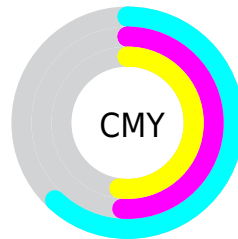

# Details

The RYB color **97, 111, 124** is a dark color, and the websafe version is hex **666666**. A complement of this color would be **124, 97, 99**, and the grayscale version is **116, 116, 116**.

A 20% lighter version of the original color is **148, 163, 177**, and **50, 63, 75** is the 20% darker color. If you saturate the color by 10%, you get **85, 105, 124**, and if you desaturate by 10%, it is **109, 117, 124**.

# Distribution

Red (38%)

Green (49%)

Blue (48%)

Red (38%)

Yellow (44%)

Blue (49%)

Cyan (22%)

Magenta (0%)

Yellow (2%)

Black (51%)

Cyan (62%)

Magenta (51%)

Yellow (52%)