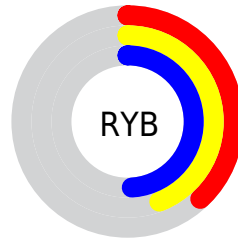

# Details

The RYB color **97, 111, 124** is a dark color, and the websafe version is hex **666666**. A complement of this color would be **124, 97, 99**, and the grayscale version is **116, 116, 116**.

A 20% lighter version of the original color is **148, 163, 177**, and **50, 63, 75** is the 20% darker color. If you saturate the color by 10%, you get **85, 105, 124**, and if you desaturate by 10%, it is **109, 117, 124**.

# Distribution

Red (38%)

Green (49%)

Blue (48%)

Red (38%)

Yellow (44%)

Blue (49%)

Cyan (22%)