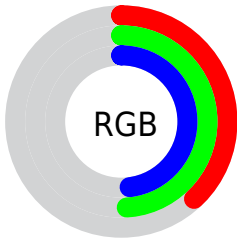

Distribution

Red (38%)

Green (49%)

Blue (48%)