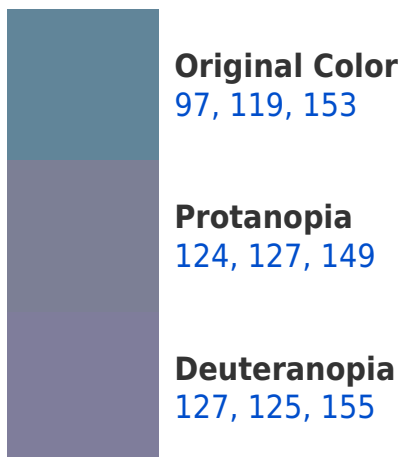

# Black Background

This preview shows how the RYB color 97, 119, 153 looks on a black background.

## **RYB 97, 119, 153 Background**

This preview shows how black text looks on a background with the RYB color 97, 119, 153.

This preview shows how white text looks on a background with the RYB color 97, 119, 153.

## Dichromacy

**Tritanopia**  
95, 117, 145

# Trichromacy

**Original Color**

97, 119, 153

**Protanomaly**

114, 125, 150

**Deuteranomaly**

116, 125, 154

**Tritanomaly**