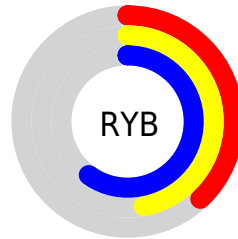

- Red (38%)
- Yellow (47%)
- Blue (60%)