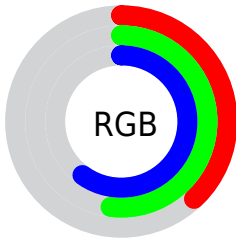

Distribution

- Red (38%)
- Green (52%)
- Blue (60%)