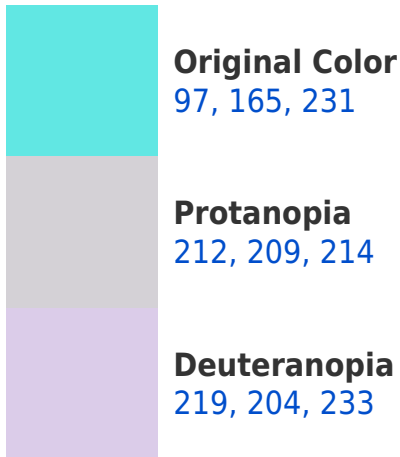

A 20% lighter version of the original color is **159, 207, 255**, and **0, 88, 175** is the 20% darker color. If you saturate the color by 10%, you get **74, 154, 231**, and if you desaturate by 10%, it is **120, 176, 231**.

231, 216, 97

115, 103, 104

179, 0, 5

51, 0, 1

Previews

White Background

This preview shows how the RYB color 97, 165, 231 looks on a white background.

Color Contrast Check

RYB 97, 165, 231 Background

This preview shows how black text looks on a background with the RYB color 97, 165, 231.

This preview shows how white text looks on a background with the RYB color 97, 165, 231.

Dichromacy

Tritanopia
105, 171, 246

Trichromacy

Original Color
97, 165, 231

Protanomaly
170, 194, 219

Deuteranomaly
175, 198, 231

Tritanomaly
102, 168, 239

Monochromacy