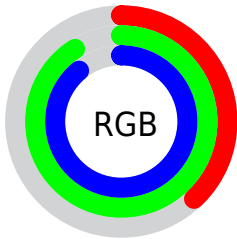

Distribution

- Red (38%)
- Green (91%)
- Blue (89%)