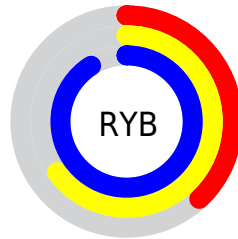

- Red (38%)
- Yellow (65%)
- Blue (91%)