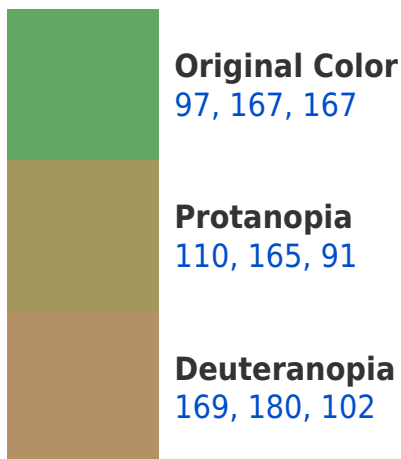

167, 97, 132

84, 76, 84

148, 0, 148

20, 0, 20

Previews

White Background

This preview shows how the RYB color 97, 167, 167 looks on a white background.

Color Contrast Check

RGB 97, 167, 167 Background

This preview shows how black text looks on a background with the RGB color 97, 167, 167.

This preview shows how white text looks on a background with the RGB color 97, 167, 167.

Dichromacy

Tritanopia
112, 138, 171

Trichromacy

Original Color

97, 167, 167

Protanomaly

93, 156, 109

Deuteranomaly

100, 152, 102

Tritanomaly

107, 139, 161

Monochromacy

Original Color

97, 167, 167

Achromatopsia

138, 138, 138