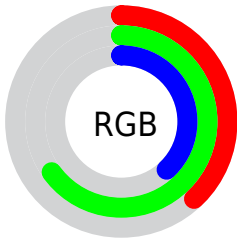

Distribution

- Red (38%)
- Green (65%)
- Blue (38%)