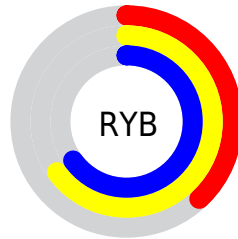

Conversions

Conversions Part 2

Format	Color
RYB	97, 167, 167
Decimal	6399841
CIELab	62.54, -36.73, 29.44
CIElCh	63, 47.072, 141.282
Yxy	31.0419, 0.3068, 0.4555
Android (android.graphics.Color)	4284589921 (0xFF61A761)
YUV	138.0900, -20.2574, -36.0359
Hunter-Lab	55.7152, -30.5227, 21.7622

Details

The RYB color **97, 167, 167** is a dark color, and the websafe version is hex **669966**. A complement of this color would be **167, 97, 167**, and the grayscale version is **138, 138, 138**.

A 20% lighter version of the original color is **148, 223, 220**, and **43, 108, 114** is the 20% darker color. If you saturate the color by 10%, you get **80, 167, 167**, and if you desaturate by 10%, it is **114, 167, 167**.

Distribution

- Red (38%)
- Green (65%)
- Blue (38%)

- Red (38%)
- Yellow (65%)
- Blue (65%)

- Cyan (42%)
- Magenta (0%)
- Yellow (42%)
- Black (35%)

- Cyan (62%)
- Magenta (35%)
- Yellow (62%)

Brightness & Saturation Gradients

These gradients show how the RYB color 97, 167, 167 changes by changing the brightness by 10 percent. The first figure shows a shift by +10% for each color and the second figure -10%.

Similar to the brightness gradients but the following saturation gradients show a change of the RYB color 97, 167, 167 by changing the saturation by 10% instead.