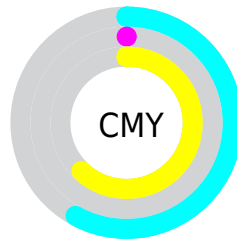

A 20% lighter version of the original color is **153, 255, 237**, and **25, 185, 197** is the 20% darker color. If you saturate the color by 10%, you get **71, 255, 242**, and if you desaturate by 10%, it is **122, 255, 245**.

Distribution

- Red (42%)
- Green (100%)
- Blue (38%)

- Red (38%)
- Yellow (100%)
- Blue (96%)

- Cyan (58%)
- Magenta (0%)
- Yellow (62%)
- Black (0%)

- Cyan (58%)
- Magenta (0%)
- Yellow (62%)

Brightness & Saturation Gradients

These gradients show how the RYB color 97, 255, 244 changes by changing the brightness by 10 percent. The first figure shows a shift by +10% for each color and the second figure -10%.

Similar to the brightness gradients but the following saturation gradients show a change of the RYB color 97, 255, 244 by changing the saturation by 10% instead.