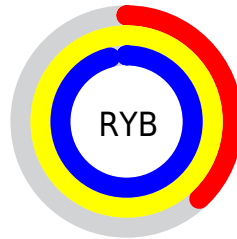

- Red (38%)
- Yellow (100%)
- Blue (96%)