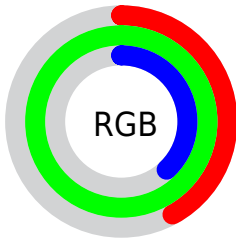

Distribution

- Red (42%)
- Green (100%)
- Blue (38%)