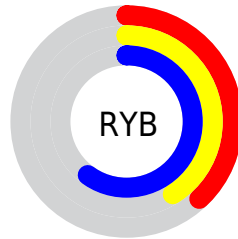

# Details

The RYB color **98, 104, 153** is a dark color, and the websafe version is hex **666699**. A complement of this color would be **106, 153, 98**, and the grayscale version is **108, 108, 108**.

A 20% lighter version of the original color is **150, 155, 208**, and **48, 56, 102** is the 20% darker color. If you saturate the color by 10%, you get **83, 90, 153**, and if you desaturate by 10%, it is **113, 117, 153**.

# Distribution

Red (38%)

Green (41%)

Blue (60%)

Red (38%)

Yellow (41%)

Blue (60%)

Cyan (36%)