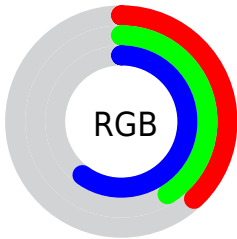

Distribution

Red (38%)

Green (41%)

Blue (60%)