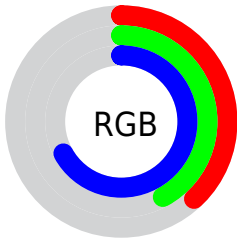

Distribution

- Red (38%)
- Green (42%)
- Blue (67%)