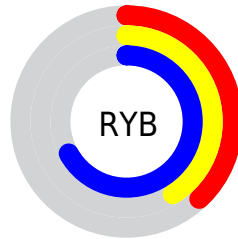

- Red (38%)
- Yellow (41%)
- Blue (67%)