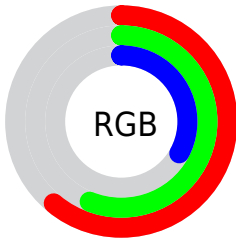

Distribution

Red (61%)

Green (56%)

Blue (33%)