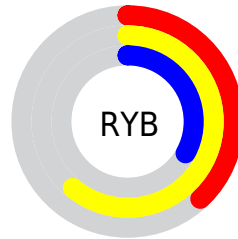

## Conversions Part 2

<b>Format</b>	<b>Color</b>
<a href="#">RYB</a>	<a href="#">98, 155, 84</a>
Decimal	<a href="#">10194772</a>
CIELab	<a href="#">59.29, -4.24, 33.01</a>
CIELCh	<a href="#">59, 33.277, 97.316</a>
Yxy	<a href="#">27.3455, 0.3863, 0.4228</a>
Android (android.graphics.Color)	<a href="#">4288384852 (0xFF9B8F54)</a>
YUV	<a href="#">139.8620, -27.5400, 13.2760</a>
Hunter-Lab	<a href="#">52.2930, -6.2231, 22.6039</a>

# Details

The RYB color **98, 155, 84** is a dark color, and the websafe version is hex **999966**. A complement of this color would be **84, 94, 155**, and the grayscale version is **140, 140, 140**.

A 20% lighter version of the original color is **152, 211, 135**, and **47, 102, 37** is the 20% darker color. If you saturate the color by 10%, you get **86, 155, 69**, and if you desaturate by 10%, it is **111, 155, 100**.

# Distribution

Red (61%)

Green (56%)

Blue (33%)

Red (38%)

Yellow (61%)

Blue (33%)

Cyan (0%)