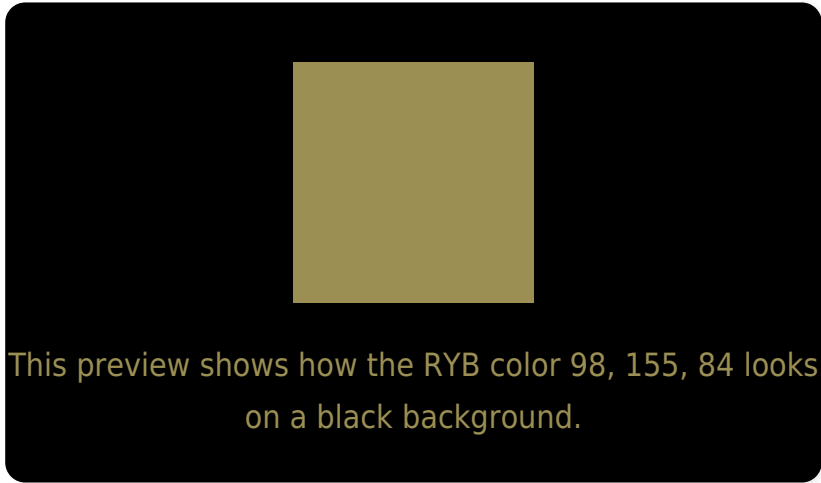

## White Background

This preview shows how the RYB color 98, 155, 84 looks on a white background.

# Black Background