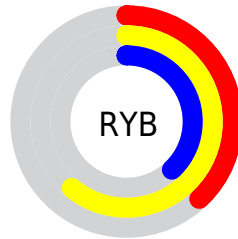

## Conversions Part 2

Format	Color
<a href="#">RYB</a>	<a href="#">98, 155, 96</a>
Decimal	<a href="#">10197344</a>
CIELab	<a href="#">62.18, -8.19, 30.25</a>
CIELCh	<a href="#">62, 31.342, 105.141</a>
Yxy	<a href="#">30.6170, 0.3693, 0.4183</a>
Android (android.graphics.Color)	<a href="#">4288387424 (0xFF9B9960)</a>
YUV	<a href="#">147.1000, -25.1923, 6.9283</a>
Hunter-Lab	<a href="#">55.3327, -9.6321, 22.0693</a>

# Details

The RYB color **98, 155, 96** is a dark color, and the websafe version is hex **999966**. A complement of this color would be **96, 98, 155**, and the grayscale version is **147, 147, 147**.

A 20% lighter version of the original color is **150, 210, 147**, and **49, 103, 48** is the 20% darker color. If you saturate the color by 10%, you get **82, 155, 80**, and if you desaturate by 10%, it is **112, 155, 111**.

# Distribution

- Red (61%)
- Green (60%)
- Blue (38%)

- Red (38%)
- Yellow (61%)
- Blue (38%)

- Cyan (0%)
- Magenta (1%)
- Yellow (38%)
- Black (39%)

- Cyan (39%)
- Magenta (40%)
- Yellow (62%)