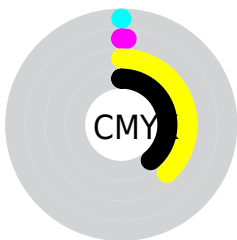

## Conversions Part 2

Format	Color
<a href="#">RYB</a>	<a href="#">98, 155, 96</a>
Decimal	<a href="#">10197344</a>
CIELab	<a href="#">62.18, -8.19, 30.25</a>
CIELCh	<a href="#">62, 31.342, 105.141</a>
Yxy	<a href="#">30.6170, 0.3693, 0.4183</a>
Android (android.graphics.Color)	<a href="#">4288387424 (0xFF9B9960)</a>
YUV	<a href="#">147.1000, -25.1923, 6.9283</a>
Hunter-Lab	<a href="#">55.3327, -9.6321, 22.0693</a>

# Details

The RYB color **98, 155, 96** is a dark color, and the websafe version is hex **999966**. A complement of this color would be **96, 98, 155**, and the grayscale version is **147, 147, 147**.

A 20% lighter version of the original color is **150, 210, 147**, and **49, 103, 48** is the 20% darker color. If you saturate the color by 10%, you get **82, 155, 80**, and if you desaturate by 10%, it is **112, 155, 111**.

# Distribution

- Red (61%)
- Green (60%)
- Blue (38%)

- Red (38%)
- Yellow (61%)
- Blue (38%)

- Cyan (0%)
- Magenta (1%)
- Yellow (38%)
- Black (39%)

- Cyan (39%)
- Magenta (40%)
- Yellow (62%)