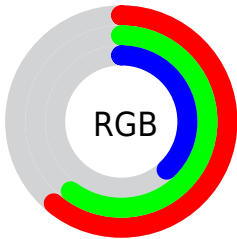

## Conversions Part 2

Format	Color
<a href="#">RYB</a>	<a href="#">98, 155, 96</a>
Decimal	<a href="#">10197344</a>
CIELab	<a href="#">62.18, -8.19, 30.25</a>
CIELCh	<a href="#">62, 31.342, 105.141</a>
Yxy	<a href="#">30.6170, 0.3693, 0.4183</a>
Android (android.graphics.Color)	<a href="#">4288387424 (0xFF9B9960)</a>
YUV	<a href="#">147.1000, -25.1923, 6.9283</a>
Hunter-Lab	<a href="#">55.3327, -9.6321, 22.0693</a>

# Details

The RYB color **98, 155, 96** is a dark color, and the websafe version is hex **999966**. A complement of this color would be **96, 98, 155**, and the grayscale version is **147, 147, 147**.

A 20% lighter version of the original color is **150, 210, 147**, and **49, 103, 48** is the 20% darker color. If you saturate the color by 10%, you get **82, 155, 80**, and if you desaturate by 10%, it is **112, 155, 111**.

# Distribution

- Red (61%)
- Green (60%)
- Blue (38%)

- Red (38%)
- Yellow (61%)
- Blue (38%)

- Cyan (0%)
- Magenta (1%)
- Yellow (38%)
- Black (39%)

- Cyan (39%)
- Magenta (40%)
- Yellow (62%)