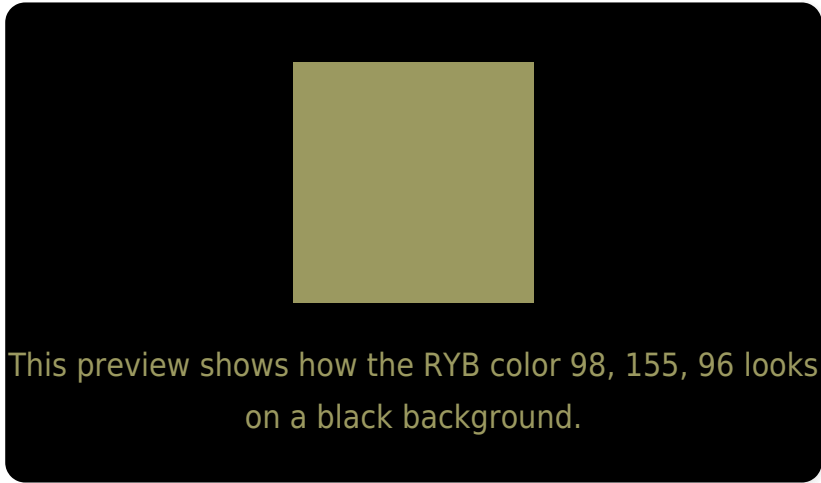

## White Background

This preview shows how the RYB color 98, 155, 96 looks on a white background.

# Black Background