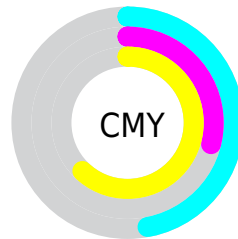

# Details

The RYB color **98, 181, 145** is a dark color, and the websafe version is hex **99CC66**. A complement of this color would be **145, 98, 181**, and the grayscale version is **158, 158, 158**.

A 20% lighter version of the original color is **150, 237, 198**, and **49, 128, 95** is the 20% darker color. If you saturate the color by 10%, you get **80, 181, 137**, and if you desaturate by 10%, it is **116, 181, 153**.

# Distribution

Red (53%)

Green (71%)

Blue (38%)

Red (38%)

Yellow (71%)

Blue (57%)

Cyan (26%)

Magenta (0%)

Yellow (46%)

Black (29%)

Cyan (47%)

Magenta (29%)

Yellow (62%)