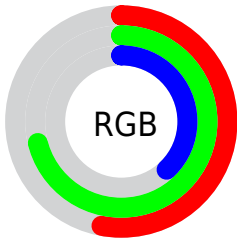

Distribution

Red (53%)

Green (71%)

Blue (38%)