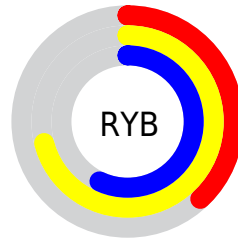

# Details

The RYB color **98, 181, 145** is a dark color, and the websafe version is hex **99CC66**. A complement of this color would be **145, 98, 181**, and the grayscale version is **158, 158, 158**.

A 20% lighter version of the original color is **150, 237, 198**, and **49, 128, 95** is the 20% darker color. If you saturate the color by 10%, you get **80, 181, 137**, and if you desaturate by 10%, it is **116, 181, 153**.

# Distribution

Red (53%)

Green (71%)

Blue (38%)

Red (38%)

Yellow (71%)

Blue (57%)

Cyan (26%)