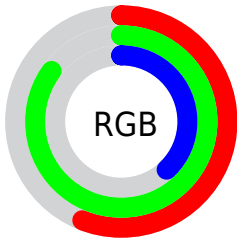

Distribution

Red (56%)

Green (85%)

Blue (38%)