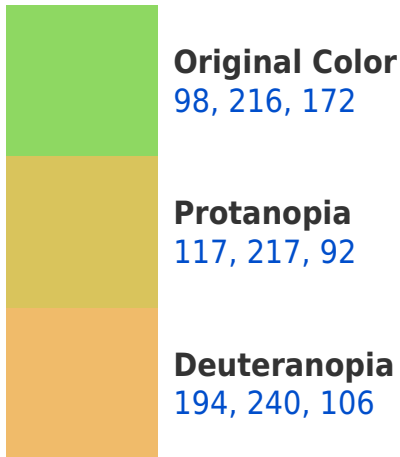

# Black Background

This preview shows how the RYB color 98, 216, 172 looks on a black background.

## **RYB 98, 216, 172 Background**

This preview shows how black text looks on a background with the RYB color 98, 216, 172.

This preview shows how white text looks on a background with the RYB color 98, 216, 172.

## Dichromacy

**Tritanopia**  
161, 185, 219

# Trichromacy

**Original Color**

98, 216, 172

**Protanomaly**

94, 203, 107

**Deuteranomaly**

109, 204, 103

**Tritanomaly**