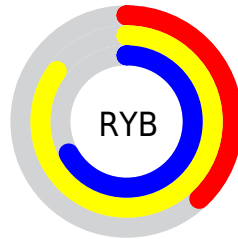

## Conversions Part 2

Format	Color
<a href="#">RYB</a>	<a href="#">98, 216, 172</a>
Decimal	<a href="#">9361506</a>
CIELab	<a href="#">79.47, -43.43, 50.31</a>
CIELCh	<a href="#">79, 66.466, 130.800</a>
Yxy	<a href="#">55.7444, 0.3327, 0.4891</a>
Android (android.graphics.Color)	<a href="#">4287551586 (0xFF8ED862)</a>
YUV	<a href="#">180.4220, -40.6340, -33.6961</a>
Hunter-Lab	<a href="#">74.6621, -40.0108, 36.1298</a>

# Details

The RYB color **98, 216, 172** is a light color, and the websafe version is hex **99CC66**. A complement of this color would be **172, 98, 216**, and the grayscale version is **181, 181, 181**.

A 20% lighter version of the original color is **152, 255, 208**, and **45, 161, 120** is the 20% darker color. If you saturate the color by 10%, you get **76, 216, 164**, and if you desaturate by 10%, it is **120, 216, 180**.

# Distribution

Red (56%)

Green (85%)

Blue (38%)

Red (38%)

Yellow (85%)

Blue (67%)

Cyan (34%)