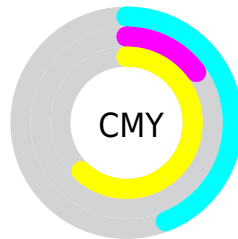

# Details

The RYB color **98, 216, 172** is a light color, and the websafe version is hex **99CC66**. A complement of this color would be **172, 98, 216**, and the grayscale version is **181, 181, 181**.

A 20% lighter version of the original color is **152, 255, 208**, and **45, 161, 120** is the 20% darker color. If you saturate the color by 10%, you get **76, 216, 164**, and if you desaturate by 10%, it is **120, 216, 180**.

# Distribution

Red (56%)

Green (85%)

Blue (38%)

Red (38%)

Yellow (85%)

Blue (67%)

Cyan (34%)

Magenta (0%)

Yellow (55%)

Black (15%)

Cyan (44%)

Magenta (15%)

Yellow (62%)