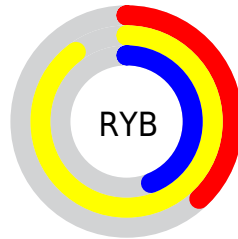

- Red (38%)
- Yellow (90%)
- Blue (44%)