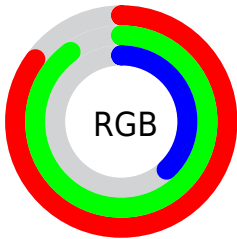

Distribution

- Red (85%)
- Green (90%)
- Blue (38%)