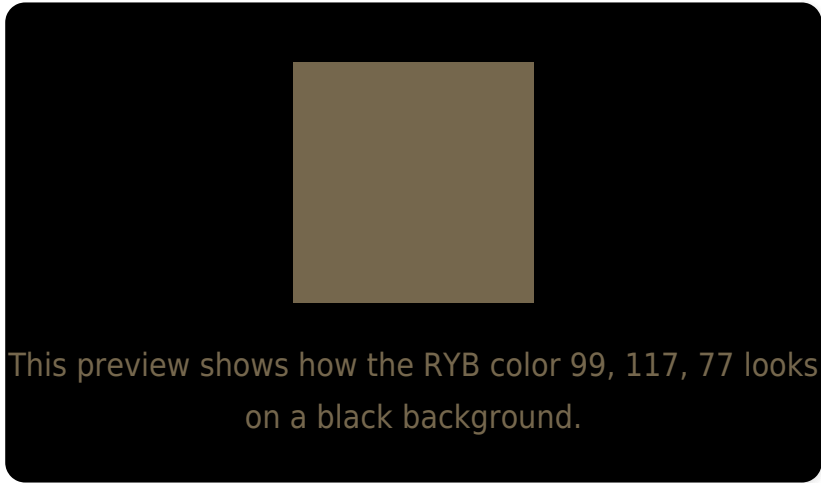

## White Background

This preview shows how the RYB color 99, 117, 77 looks on a white background.

# Black Background