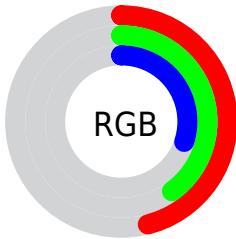

Distribution

Red (46%)

Green (40%)

Blue (30%)