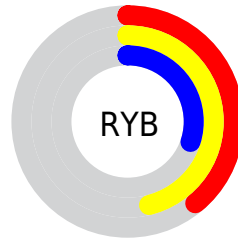

## Conversions Part 2

Format	Color
<a href="#">RYB</a>	<a href="#">99, 117, 77</a>
Decimal	<a href="#">7694157</a>
CIELab	<a href="#">44.20, 1.42, 16.65</a>
CIELCh	<a href="#">44, 16.714, 85.126</a>
Yxy	<a href="#">13.9798, 0.3701, 0.3831</a>
Android (android.graphics.Color)	<a href="#">4285884237 (0xFF75674D)</a>
YUV	<a href="#">104.2220, -13.4204, 11.2063</a>
Hunter-Lab	<a href="#">37.3895, -0.9499, 11.8889</a>

# Details

The RYB color **99, 117, 77** is a dark color, and the websafe version is hex **666633**. A complement of this color would be **77, 87, 117**, and the grayscale version is **104, 104, 104**.

A 20% lighter version of the original color is **151, 170, 126**, and **50, 68, 32** is the 20% darker color. If you saturate the color by 10%, you get **93, 117, 65**, and if you desaturate by 10%, it is **105, 117, 89**.

# Distribution

Red (46%)

Green (40%)

Blue (30%)

Red (39%)

Yellow (46%)

Blue (30%)

Cyan (0%)