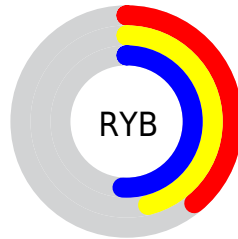

Conversions

Conversions Part 2

Format	Color
R_{YB}	99, 118, 130
Decimal	6521463
CIE _{Lab}	51.77, -13.56, 2.58
CIE _{LCh}	52, 13.807, 169.221
Yxy	19.9397, 0.2899, 0.3518
Android (android.graphics.Color)	4284711543 (0xFF638277)
YUV	119.4770, -0.2352, -17.9583
Hunter-Lab	44.6539, -12.4559, 4.2999

Details

The RYB color **99, 118, 130** is a dark color, and the websafe version is hex **669999**. A complement of this color would be **130, 99, 110**, and the grayscale version is **119, 119, 119**.

A 20% lighter version of the original color is **150, 170, 183**, and **51, 69, 81** is the 20% darker color. If you saturate the color by 10%, you get **86, 113, 130**, and if you desaturate by 10%, it is **112, 123, 130**.

Distribution

- Red (39%)
- Green (51%)
- Blue (47%)

- Red (39%)
- Yellow (46%)
- Blue (51%)

- Cyan (24%)
- Magenta (0%)
- Yellow (9%)
- Black (49%)

- Cyan (61%)
- Magenta (49%)
- Yellow (54%)

Brightness & Saturation Gradients

These gradients show how the RYB color 99, 118, 130 changes by changing the brightness by 10 percent. The first figure shows a shift by +10% for each color and the second figure -10%.

Similar to the brightness gradients but the following saturation gradients show a change of the RYB color 99, 118, 130 by changing the saturation by 10% instead.