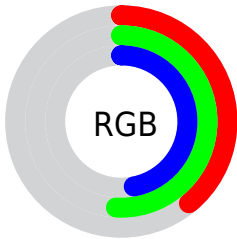

Distribution

- Red (39%)
- Green (51%)
- Blue (47%)