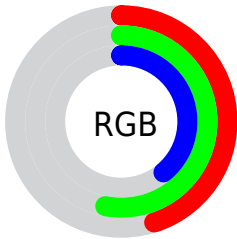

Distribution

- Red (45%)
- Green (53%)
- Blue (39%)