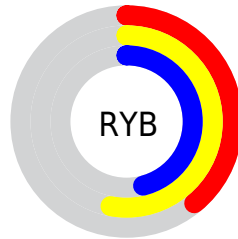

- Red (39%)
- Yellow (53%)
- Blue (46%)