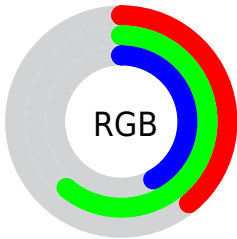

Distribution

- Red (39%)
- Green (61%)
- Blue (42%)