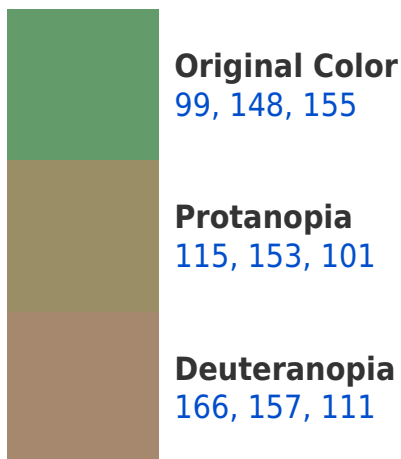

Split-complementary colors differ from the complementary color scheme. The scheme consists of three colors, the original color and two neighbors of the complement color.

197, 119, 148

99, 148, 155

139, 136, 197

155, 99, 120

77, 69, 75

140, 0, 120

13, 0, 11

Previews

White Background

This preview shows how the RYB color 99, 148, 155 looks on a white background.

Color Contrast Check

R/Y/B 99, 148, 155 Background

This preview shows how black text looks on a background with the R/Y/B color 99, 148, 155.

This preview shows how white text looks on a background with the R/Y/B color 99, 148, 155.

Dichromacy

Tritanopia
110, 132, 160

Trichromacy

Original Color
99, 148, 155

Protanomaly
103, 147, 117

Deuteranomaly
110, 143, 111

Tritanomaly
106, 131, 151

Monochromacy