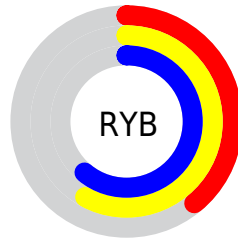

Conversions

Conversions Part 2

Format	Color
RYB	99, 148, 155
Decimal	6527851
CIELab	59.12, -28.79, 19.50
CIELCh	59, 34.772, 145.888
Yxy	27.1569, 0.3012, 0.4191
Android (android.graphics.Color)	4284717931 (0xFF639B6B)
YUV	132.7840, -12.7115, -29.6286
Hunter-Lab	52.1123, -24.3320, 15.8595

Details

The RYB color **99, 148, 155** is a dark color, and the websafe version is hex **669966**. A complement of this color would be **155, 99, 147**, and the grayscale version is **133, 133, 133**.

A 20% lighter version of the original color is **152, 204, 210**, and **48, 94, 103** is the 20% darker color. If you saturate the color by 10%, you get **84, 146, 155**, and if you desaturate by 10%, it is **115, 151, 155**.

Distribution

- Red (39%)
- Green (61%)
- Blue (42%)

- Red (39%)
- Yellow (58%)
- Blue (61%)

- Cyan (36%)
- Magenta (0%)
- Yellow (31%)
- Black (39%)

- Cyan (61%)
- Magenta (39%)
- Yellow (58%)

Brightness & Saturation Gradients

These gradients show how the RYB color 99, 148, 155 changes by changing the brightness by 10 percent. The first figure shows a shift by +10% for each color and the second figure -10%.

Similar to the brightness gradients but the following saturation gradients show a change of the RYB color 99, 148, 155 by changing the saturation by 10% instead.