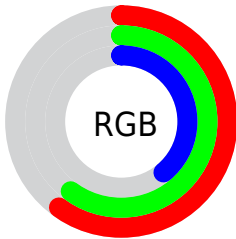

Distribution

Red (60%)

Green (60%)

Blue (39%)