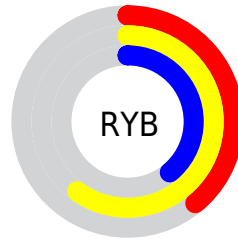

Conversions

Conversions Part 2

Format	Color
RYB	99, 153, 100
Decimal	10000739
CIELab	61.96, -9.02, 28.30
CIElCh	62, 29.708, 107.684
Yxy	30.3587, 0.3632, 0.4147
Android (android.graphics.Color)	4288190819 (0xFF989963)
YUV	146.5450, -23.4397, 4.7840
Hunter-Lab	55.0987, -10.2735, 21.0694

Details

The RYB color **99, 153, 100** is a dark color, and the websafe version is hex **999966**. A complement of this color would be **100, 99, 153**, and the grayscale version is **147, 147, 147**.

A 20% lighter version of the original color is **150, 207, 150**, and **51, 102, 53** is the 20% darker color. If you saturate the color by 10%, you get **84, 153, 85**, and if you desaturate by 10%, it is **114, 153, 115**.

Distribution

Red (60%)

Green (60%)

Blue (39%)

Red (39%)

Yellow (60%)

Blue (39%)

Cyan (1%)