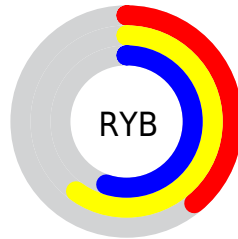

- Red (39%)
- Yellow (60%)
- Blue (55%)