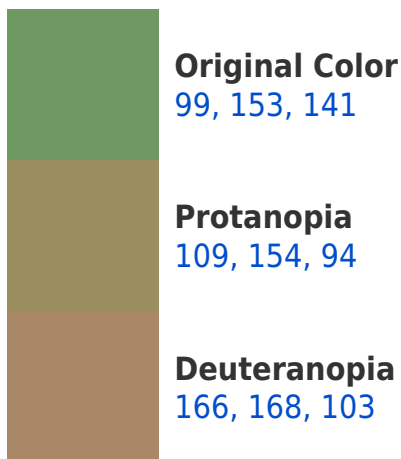

# Black Background

This preview shows how the RYB color 99, 153, 141 looks on a black background.

## **R Y B 99, 153, 141 Background**

This preview shows how black text looks on a background with the RYB color 99, 153, 141.

This preview shows how white text looks on a background with the RYB color 99, 153, 141.

## Dichromacy

**Tritanopia**  
121, 136, 157

# Trichromacy

**Original Color**  
99, 153, 141

**Protanomaly**  
96, 146, 104

**Deuteranomaly**  
108, 147, 102

**Tritanomaly**  
117, 137, 149