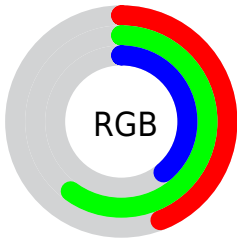

Distribution

- Red (44%)
- Green (60%)
- Blue (39%)