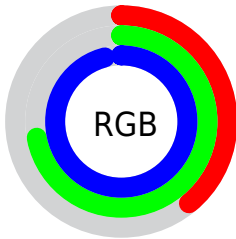

Distribution

Red (39%)

Green (72%)

Blue (96%)