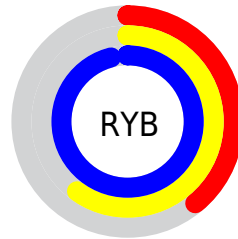

Details

The RYB color **99, 153, 246** is a light color, and the websafe version is hex **66CCFF**. A complement of this color would be **246, 206, 99**, and the grayscale version is **166, 166, 166**.

A 20% lighter version of the original color is **160, 203, 255**, and **18, 86, 189** is the 20% darker color. If you saturate the color by 10%, you get **74, 137, 246**, and if you desaturate by 10%, it is **124, 169, 246**.

Distribution

Red (39%)

Green (72%)

Blue (96%)

Red (39%)

Yellow (60%)

Blue (96%)

Cyan (60%)

Magenta (25%)

Yellow (0%)

Black (4%)

Cyan (61%)

Magenta (28%)

Yellow (4%)

Brightness & Saturation Gradients

These gradients show how the RYB color 99, 153, 246 changes by changing the brightness by 10 percent. The first figure shows a shift by +10% for each color and the second figure -10%.