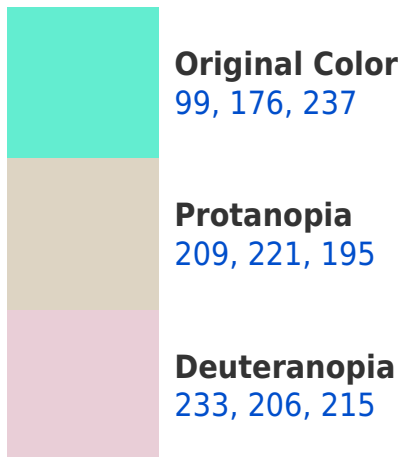

A 20% lighter version of the original color is **161, 208, 255**, and **13, 104, 180** is the 20% darker color. If you saturate the color by 10%, you get **75, 165, 237**, and if you desaturate by 10%, it is **123, 187, 237**.

237, 153, 99

117, 106, 108

181, 0, 38

54, 0, 11

Previews

White Background

This preview shows how the RYB color 99, 176, 237 looks on a white background.

Color Contrast Check

RYB 99, 176, 237 Background

This preview shows how black text looks on a background with the RYB color 99, 176, 237.

This preview shows how white text looks on a background with the RYB color 99, 176, 237.

Dichromacy

Tritanopia
114, 177, 250

Trichromacy

Original Color

99, 176, 237

Protanomaly

177, 206, 221

Deuteranomaly