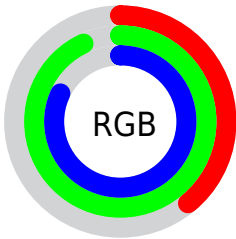

Distribution

- Red (39%)
- Green (93%)
- Blue (82%)