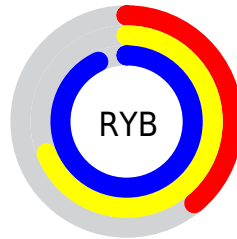

- Red (39%)
- Yellow (69%)
- Blue (93%)