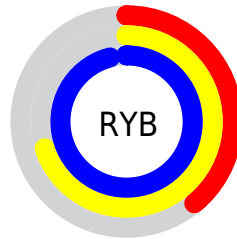

- Red (39%)
- Yellow (70%)
- Blue (96%)