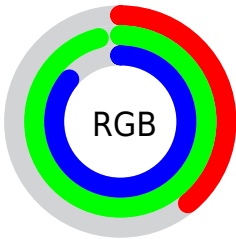

Distribution

- Red (39%)
- Green (96%)
- Blue (86%)